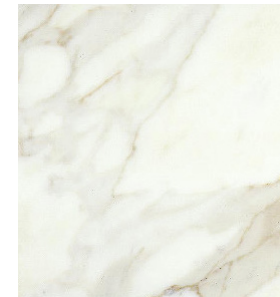

FLOOR
CALACATTA GOLD