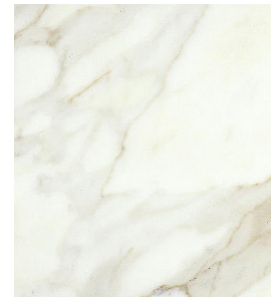

-FINISHES

-FIXTURES

P O W D E R
R O O M

FINISHES

VANITY
WHITE

FLOOR
CALACATTA GOLD

WALLS
PAINT STUCCO WHITE

P O W D E R
R O O M