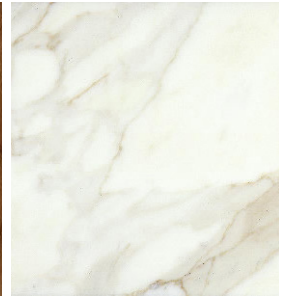

24" WINE FRIDGE

36" RETRACTABLE HOOD

M A S T E R
B A T H R O O M

-FINISHES

-FIXTURES

M A S T E R
B A T H R O O M

FINISHES

VANITY
TEAK